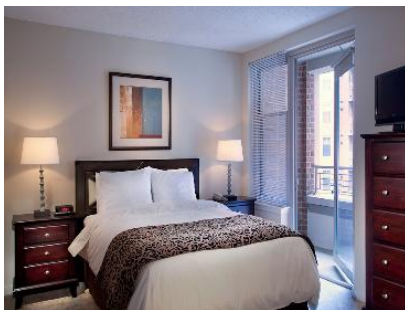

- Fitness center
- River views
- Pet friendly
- Kids fun-n-study center
- Garage parking available

Move-in/Move-out

- Move In: 4:00 PM
- Move Out: 12:00 PM

Pet Policies

This is a pet friendly community. Breed/weight restrictions may apply. Pet rules apply to all pets at the Community, including those pets that are visiting or are temporary. Please inquire for more information.

[About ExecuStay](#) | [Browse by State](#) | [Tour An Apartment](#) | [Deals](#) | [Marriott Rewards](#) | [Press Releases](#)

© 1996 - 2009 Marriott International, Inc. [Terms of Use](#) | [Internet Privacy Statement](#)
All rights reserved. Marriott proprietary information.